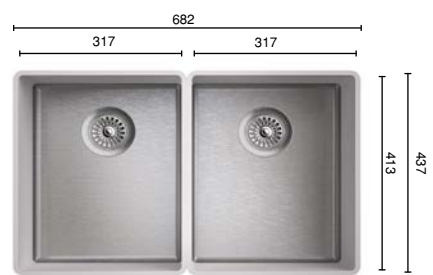

MIXA® 700XL R10

□ min. 800 mm
Depth: 210 mm
Ⓢ Ⓣ Ⓤ Ⓦ Ⓧ

● MIXA® 700XL needs additional support underneath the sink, ask for our installation guidelines.

MIXA® 900XL R10

□ min. 1000 mm
Depth: 210 mm
Ⓢ Ⓣ Ⓤ Ⓦ Ⓧ

● MIXA® 900XL needs additional support underneath the sink, ask for our installation guidelines.

MIXA® R10 XL is the ideal companion to a dishwasher. Large baking trays, pots or roasters can be cleaned easily.

MIRA® R10
Double Sinks

MIRA® 752 R/L R10

□ min. 600 mm ● ● ○
Depth: 155 mm (L) and 175 mm (R)
⊗ ⊙ ⊖ ⊕ ⊗

MIRA® 767 R10

□ min. 800 mm ● ● ○
Depth: 175 mm
⊗ ⊙ ⊖ ⊕ ⊗

MIRA® 778 R/L R10

□ min. 900 mm ● ● ○
Depth: 140 mm (L) and 205 mm (R)