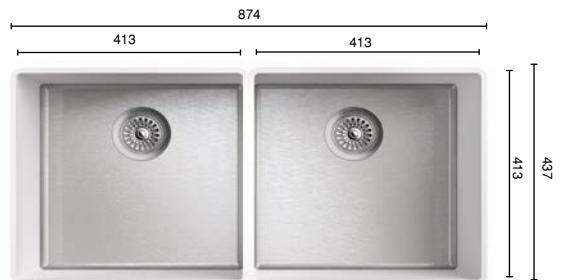

MIRA® R10
Double Sinks

MIRA® 752 R/L R10

□ min. 600 mm ● ● ○
Depth: 155 mm (L) and 175 mm (R)
⊗ ⊙ ⊖ ⊕ ⊗

MIRA® 767 R10

□ min. 800 mm ● ● ○
Depth: 175 mm
⊗ ⊙ ⊖ ⊕ ⊗

MIRA® 778 R/L R10

□ min. 900 mm ● ● ○
Depth: 140 mm (L) and 205 mm (R)

MIRA® 786 R10

□ min. 900 mm ● ● ○
Depth: 205 mm

MIXA® 778 R10 02 BLACK

© Pfeiffer GmbH & Co. KG

More than 20 years ago, Werner Pfeiffer developed the first MIXA®. Marrying the durability of stainless steel with the design potential of seamless solid surface. This unique and innovative union is suited to all styles of kitchen.