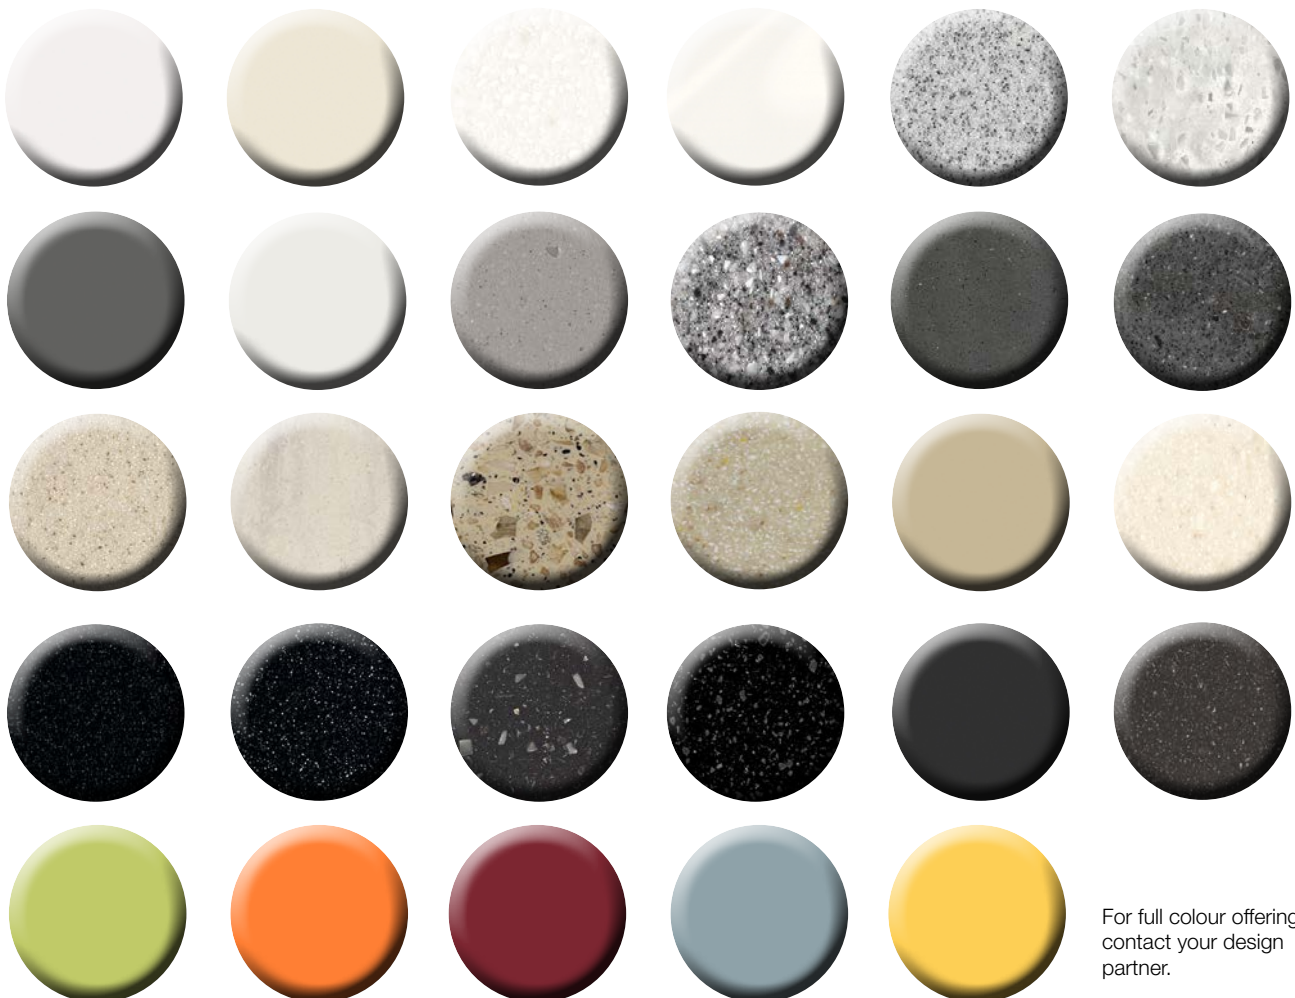

CHARGING

Realise your design in detail!

Combine any colour with MIXA® 01 STEEL, 02 BLACK, or 03 WHITE.

A SELECTION OF COLOURS AND TEXTURES -
EXPERIENCE THE DIVERSITY!

For full colour offering
contact your design
partner.