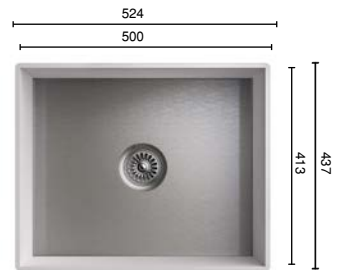

Designing with MIXA® couldn't be easier!

MIXA® RO

Single Sinks

MIXA® 851 R0

- min. 400 mm ●
- Depth: 175 mm
- ⊗ ○ ⊖ ⊕ ⊗

MIXA® 853 R0

- min. 300 mm ●
- Depth: 155 mm
- ⊗ ○ ⊖ ⊕ ⊗

MIXA® 871 R0