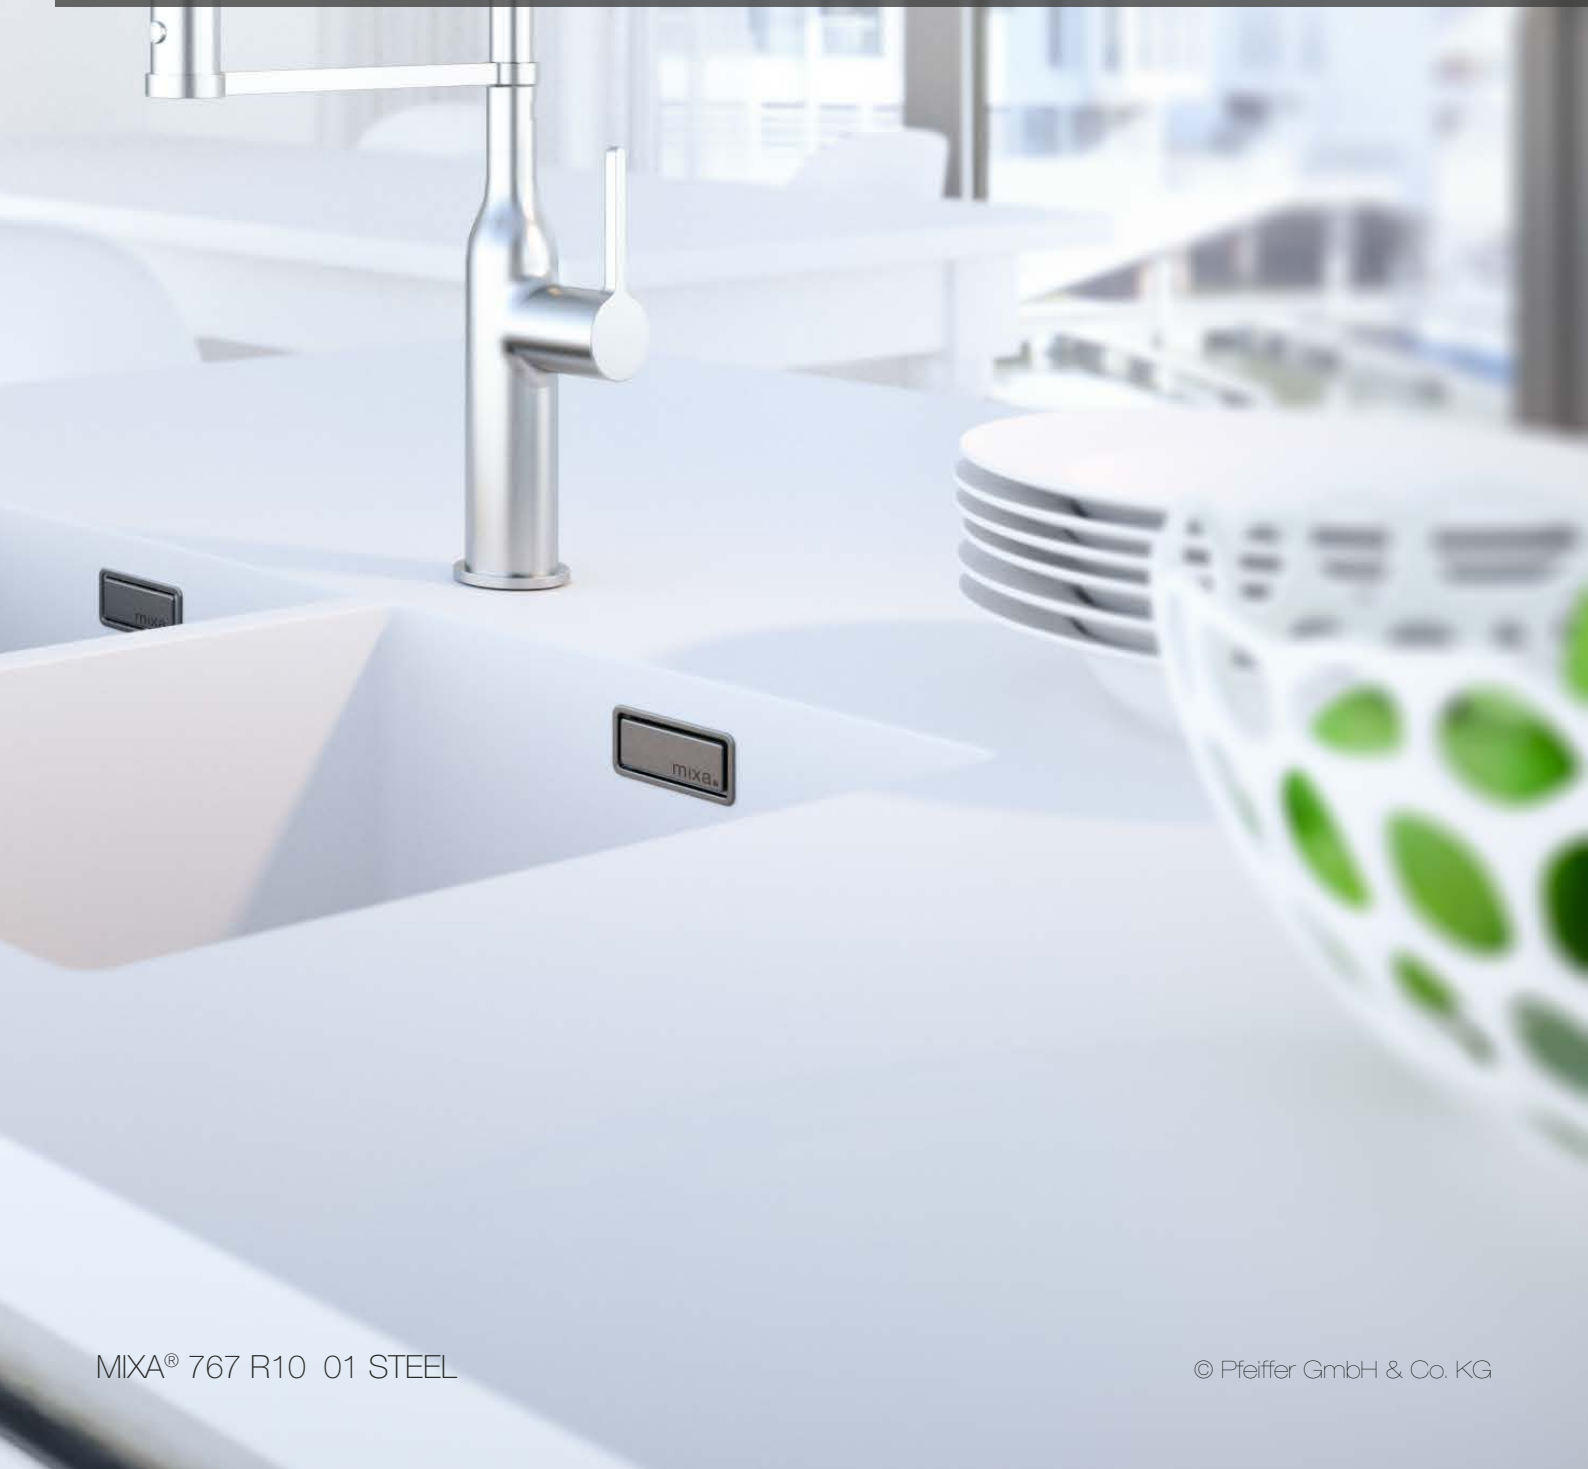

MIXA® sinks, a seamless match for every working surface.

Choose the right solution for your home. With a wide range of colours and textures on offer, the results will be perfectly tailored to your aesthetic, engineered with a uniform finish and outstanding quality.

With MIXA® innovation and your creativity, design a unique, exclusive and long-lasting kitchen.

MIXA® has proven itself over the past 20 years, resistant against permanent staining, durable to cope with the high demands of daily use.

MIXA® sinks, a seamless match for every working surface.