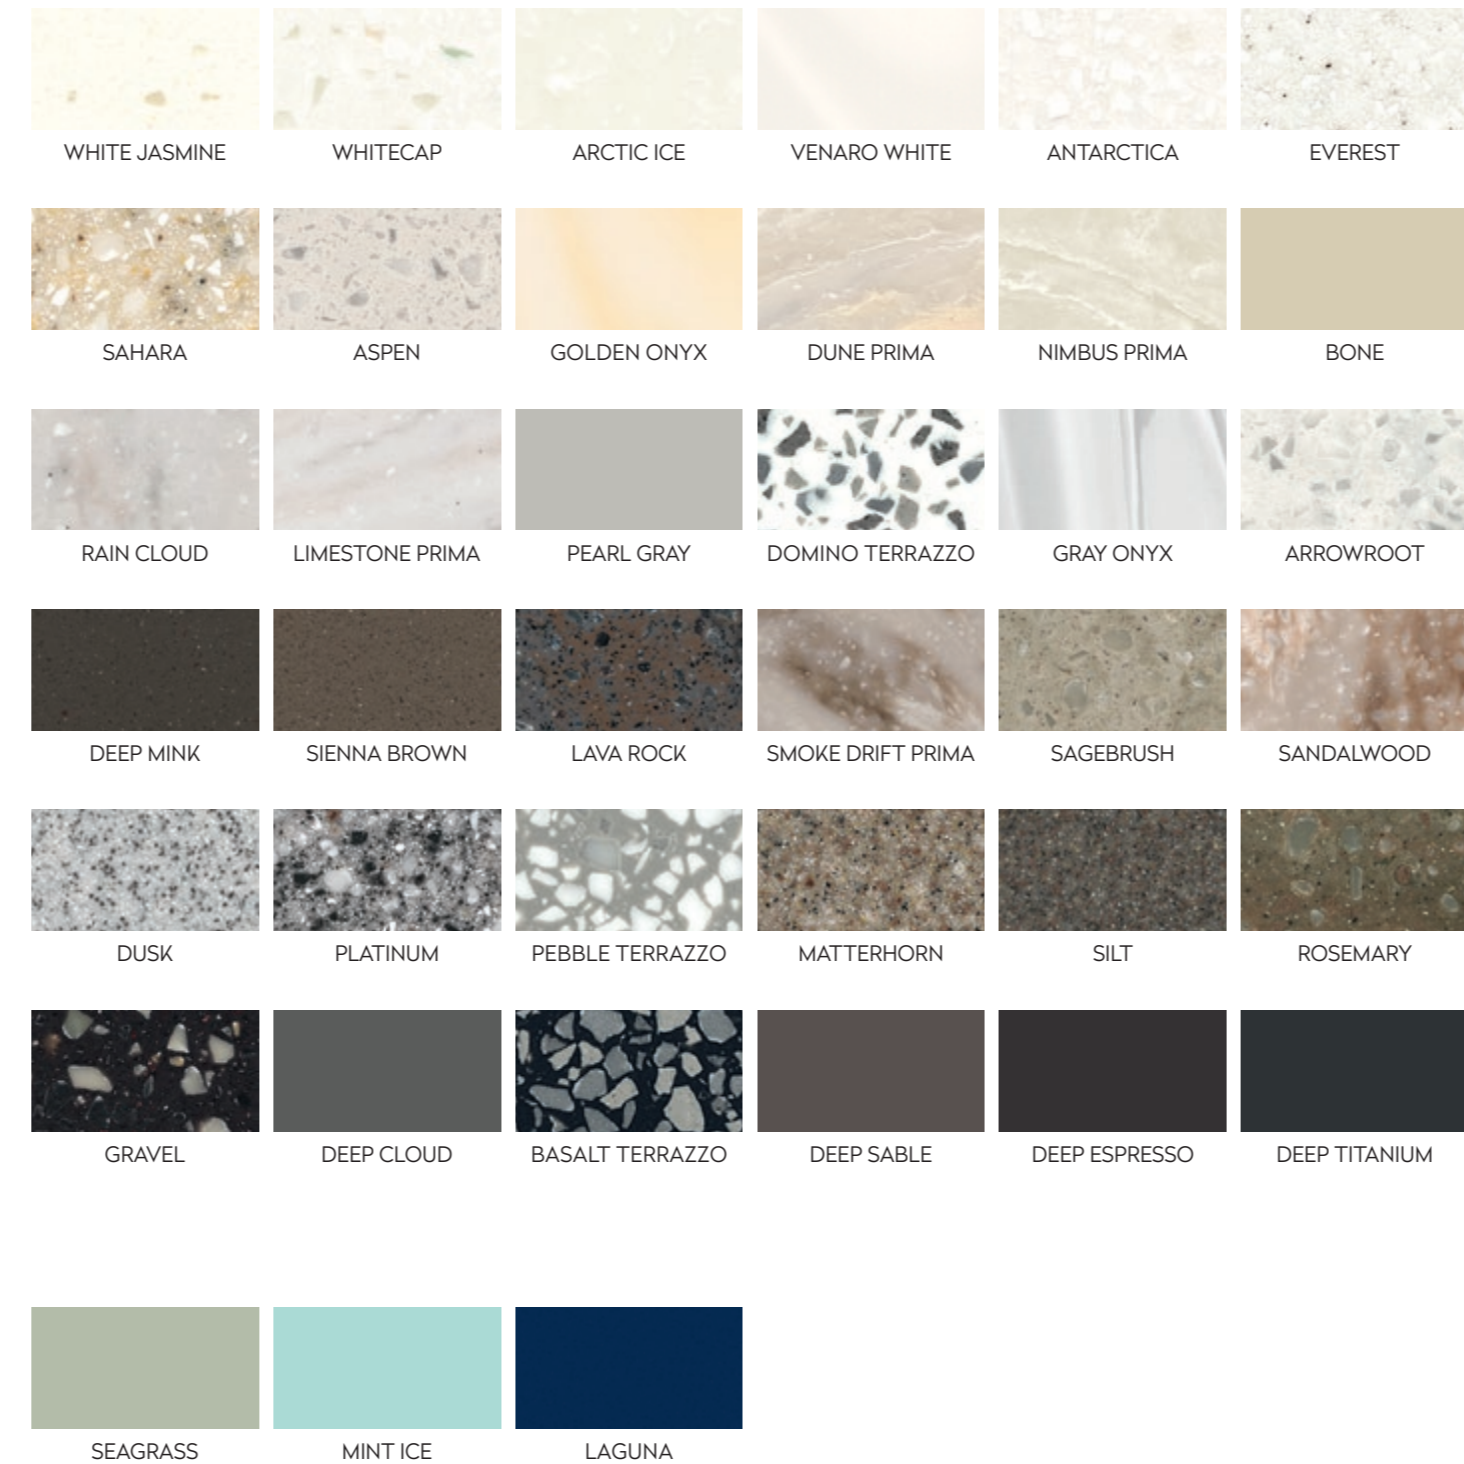

DPS-00-1820-19

CORIAN® SOLID SURFACE: THE COLOUR PORTFOLIO

FOR EUROPE, MIDDLE EAST AND AFRICA (EMEA)

Printed representation of colours may vary from actual samples. Please view actual sample before purchasing. You can now choose any colour of Corian® from the Global Corian® Solid Surface Colour Portfolio. To learn more, visit www.corian.com or ask your Corian® Design sales contact.