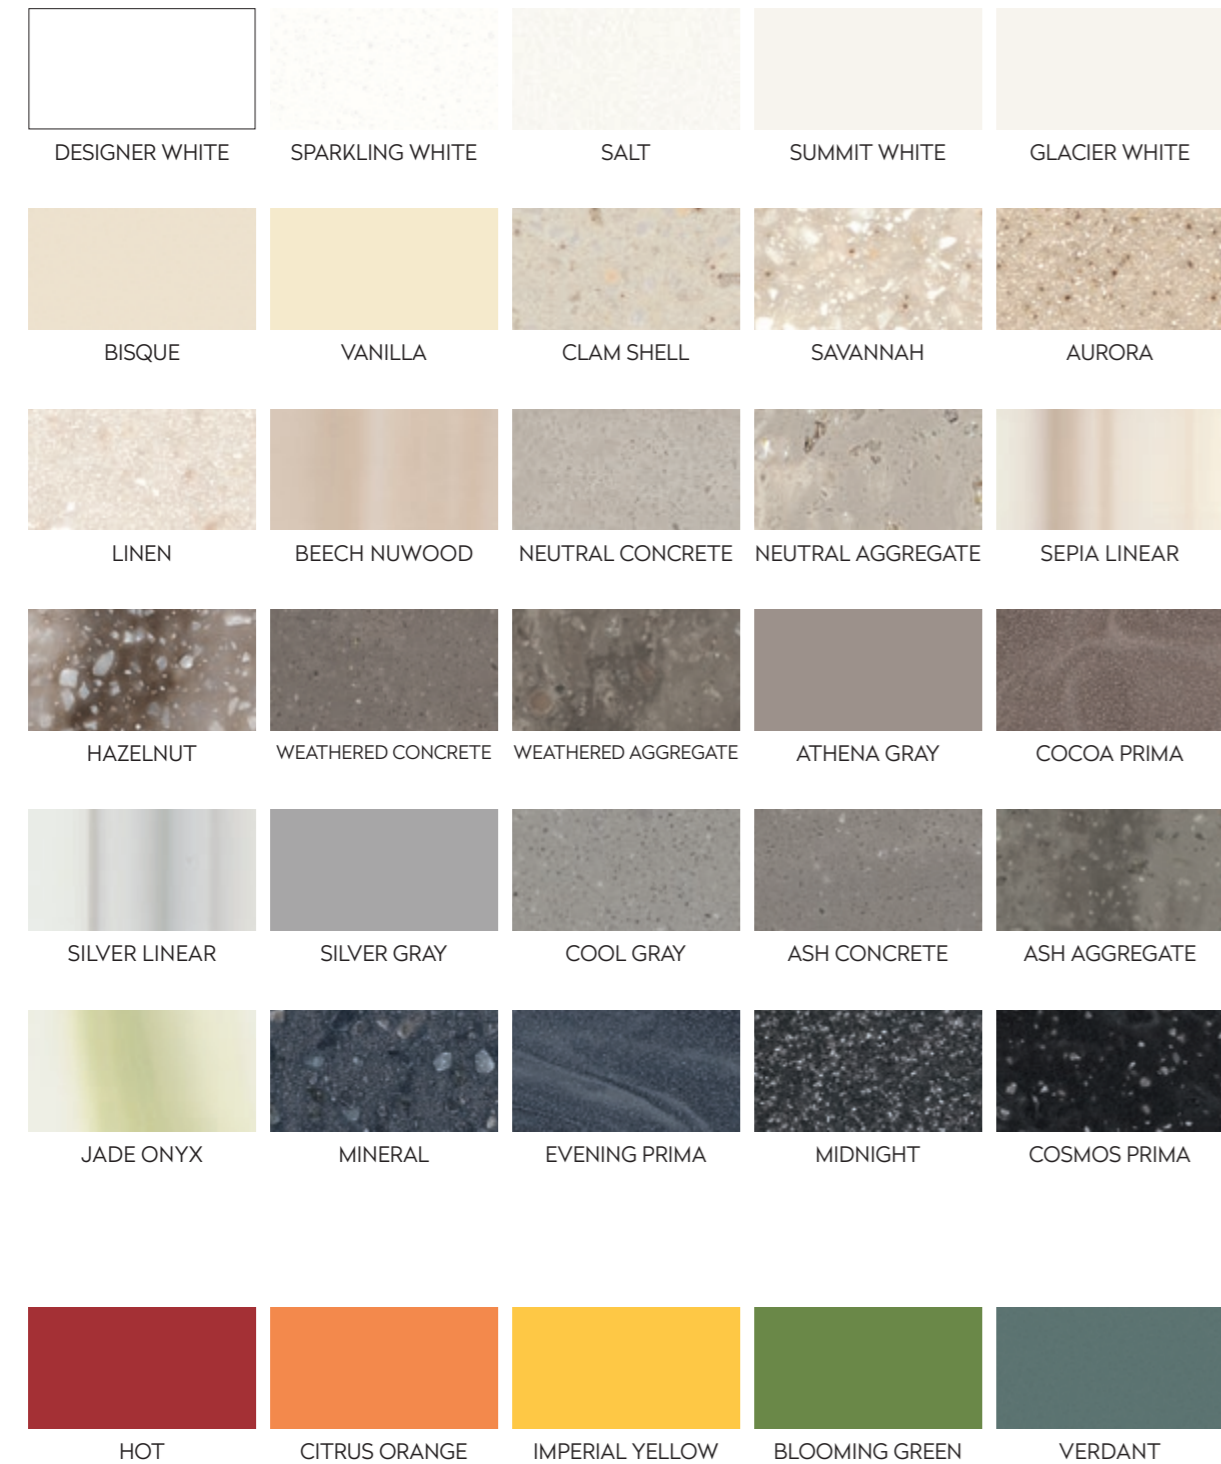

DPS-00-1820-19

CORIAN® SOLID SURFACE: THE COLOUR PORTFOLIO

FOR EUROPE, MIDDLE EAST AND AFRICA (EMEA)

Printed representation of colours may vary from actual samples. Please view actual sample before purchasing. You can now choose any colour of Corian® from the Global Corian® Solid Surface Colour Portfolio. To learn more, visit www.corian.com or ask your Corian® Design sales contact.