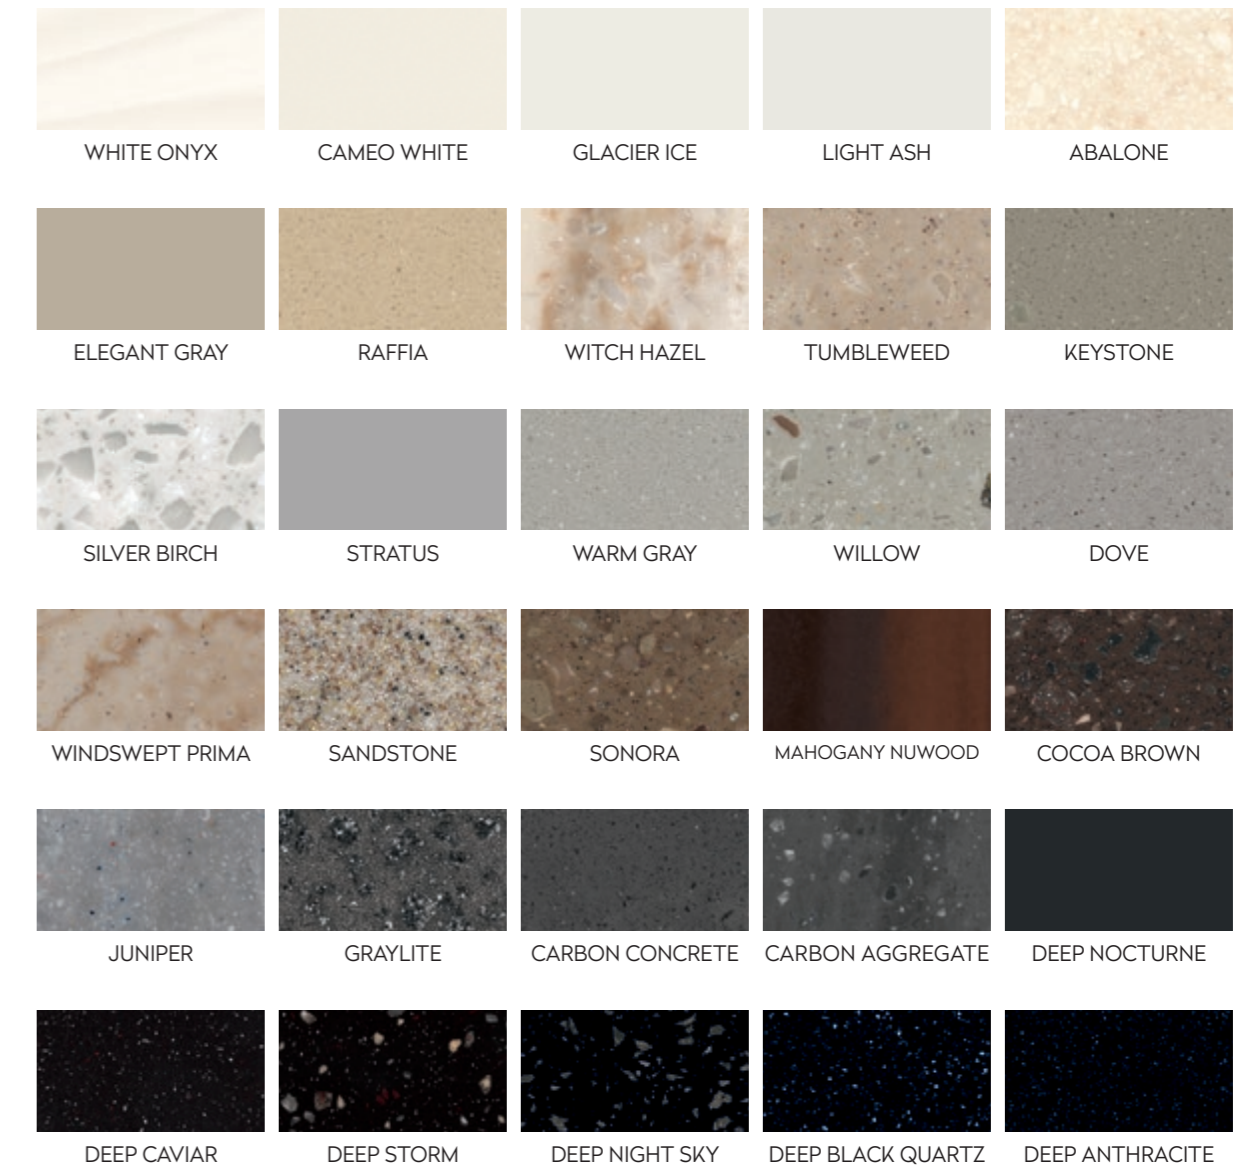

DPS-00-1820-19

CORIAN® SOLID SURFACE: THE COLOUR PORTFOLIO

FOR EUROPE, MIDDLE EAST AND AFRICA (EMEA)

Printed representation of colours may vary from actual samples. Please view actual sample before purchasing. You can now choose any colour of Corian® from the Global Corian® Solid Surface Colour Portfolio. To learn more, visit www.corian.com or ask your Corian® Design sales contact.