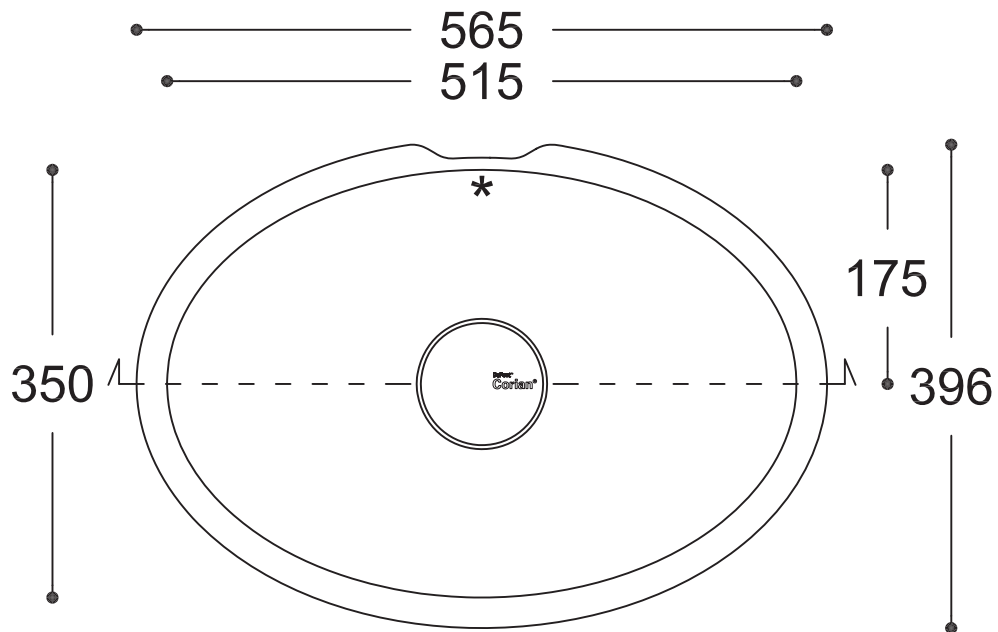

Relax 7330

TOP VIEW

* overflow

CROSS-SECTION

All dimensions in mm