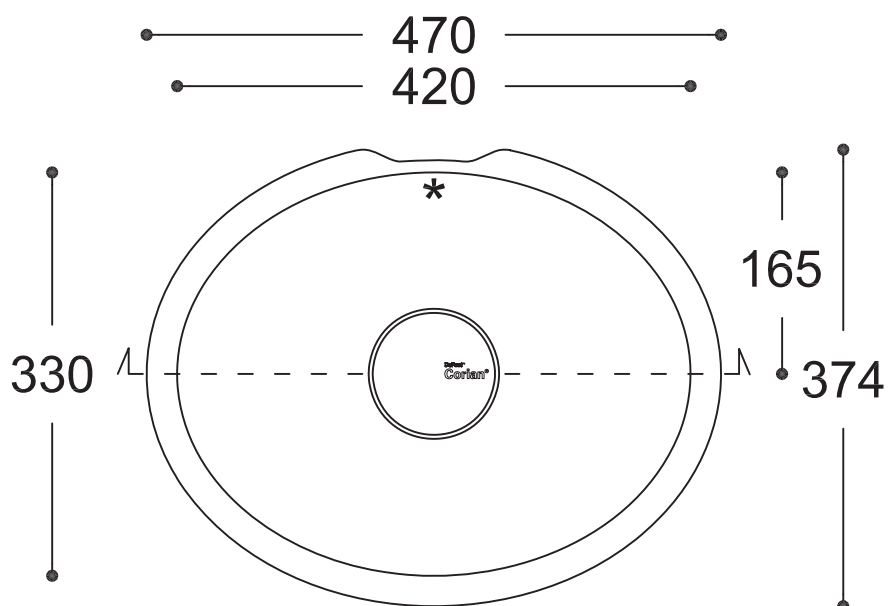

Relax 7310

TOP VIEW

* overflow

CROSS-SECTION

All dimensions in mm