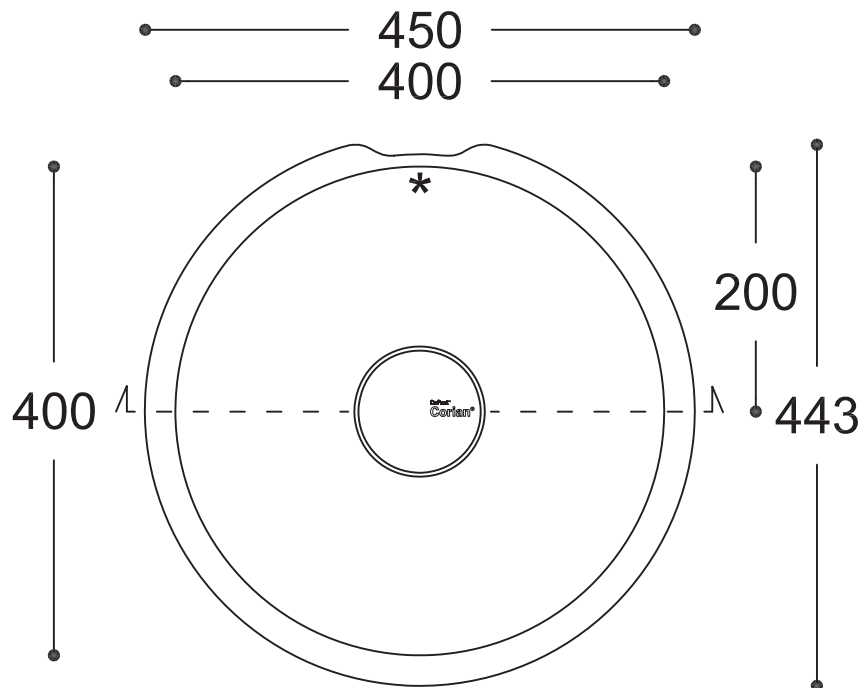

Purity 7220

TOP VIEW

* overflow

CROSS-SECTION

All dimensions in mm