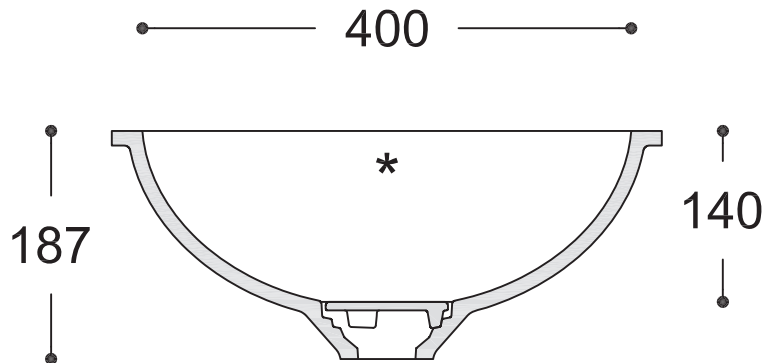

Purity 7220

TOP VIEW

* overflow

CROSS-SECTION

All dimensions in mm