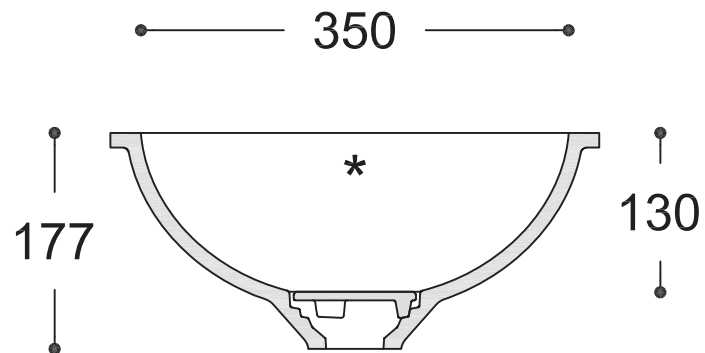

Purity 7210

TOP VIEW

* overflow

CROSS-SECTION

All dimensions in mm