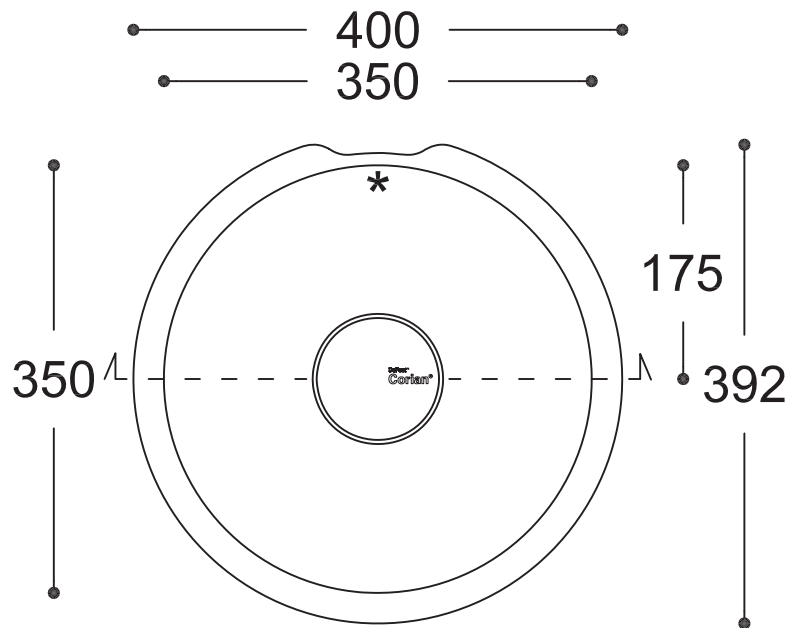

Purity 7210

TOP VIEW

* overflow

CROSS-SECTION

All dimensions in mm