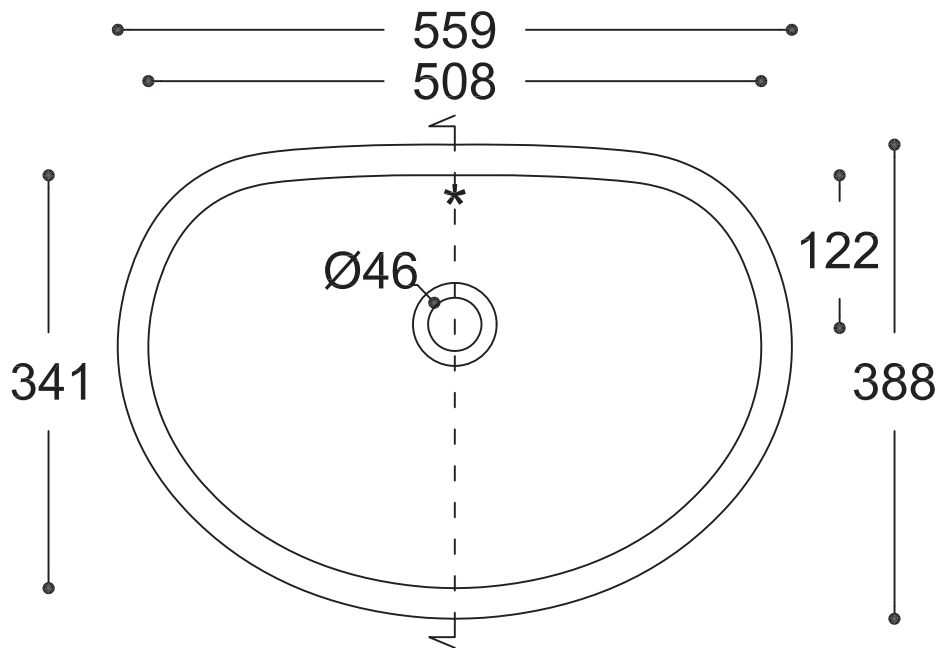

Calm 831

TOP VIEW

* overflow

CROSS-SECTION

All dimensions in mm