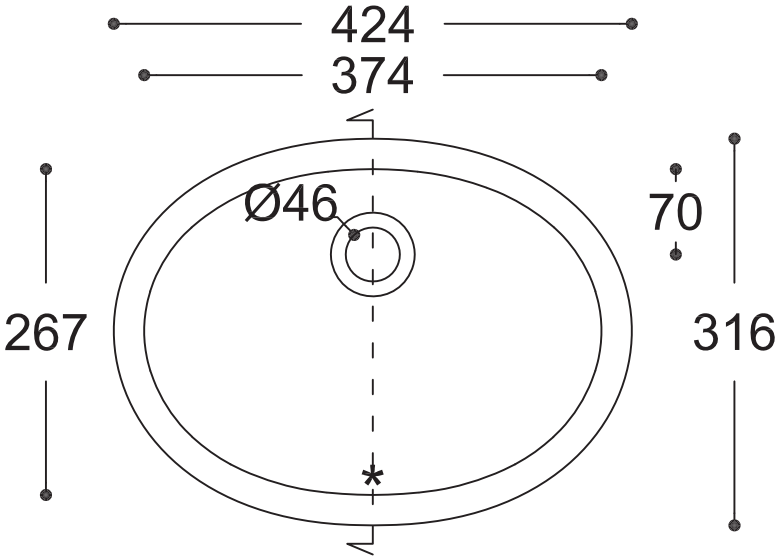

Calm 820

TOP VIEW

* overflow

CROSS-SECTION

All dimensions in mm